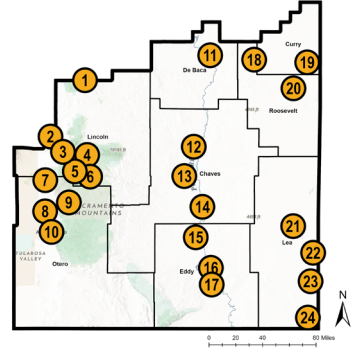

SOUTHEAST REGIONAL TRANSPORTATION PLANNING ORGANIZATION

Regional Trails

LEA COUNTY

21 Lovington

22A Hobbs

22B Hobbs

Learn more at: www.snmedd.com/trails

SOUTHEAST REGIONAL TRANSPORTATION PLANNING ORGANIZATION

Regional Trails

LEA COUNTY

23A Eunice

23B Eunice

24 Jal

Learn more at: www.snmedd.com/trails