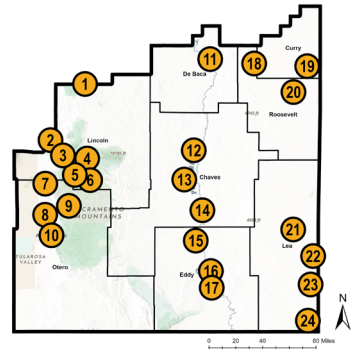

SOUTHEAST REGIONAL TRANSPORTATION PLANNING ORGANIZATION

Regional Trails

LEA COUNTY

21 Lovington

22A Hobbs

22B Hobbs

Learn more at: www.snmedd.com/trails

SOUTHEAST REGIONAL TRANSPORTATION PLANNING ORGANIZATION

Regional Trails

LEA COUNTY

23A Eunice

23B Eunice

24 Jal

Learn more at: www.snmedd.com/trails