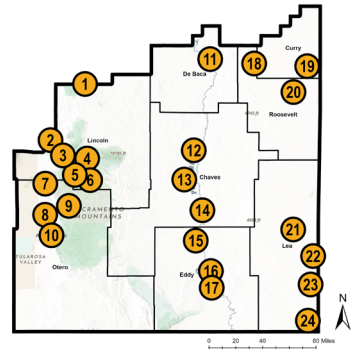

SOUTHEAST REGIONAL TRANSPORTATION PLANNING ORGANIZATION

Regional Trails

OTERO COUNTY

7 Otero County

8 Tularosa

9 Mescalero

Learn more at: www.snmedd.com/trails

SOUTHEAST REGIONAL TRANSPORTATION PLANNING ORGANIZATION

Regional Trails

OTERO COUNTY

10 Alamogordo

Learn more at: www.snmedd.com/trails