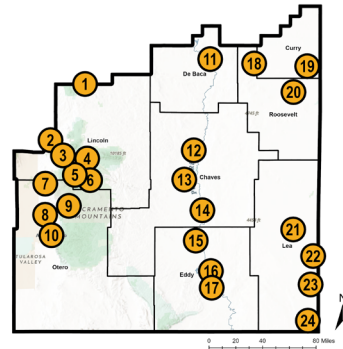

SOUTHEAST REGIONAL TRANSPORTATION PLANNING ORGANIZATION

Regional Trails

OTERO COUNTY

7 Otero County

8 Tularosa

9 Mescalero

Learn more at: www.snmedd.com/trails

SOUTHEAST REGIONAL TRANSPORTATION PLANNING ORGANIZATION

Regional Trails

OTERO COUNTY

10 Alamogordo

Learn more at: www.snmedd.com/trails